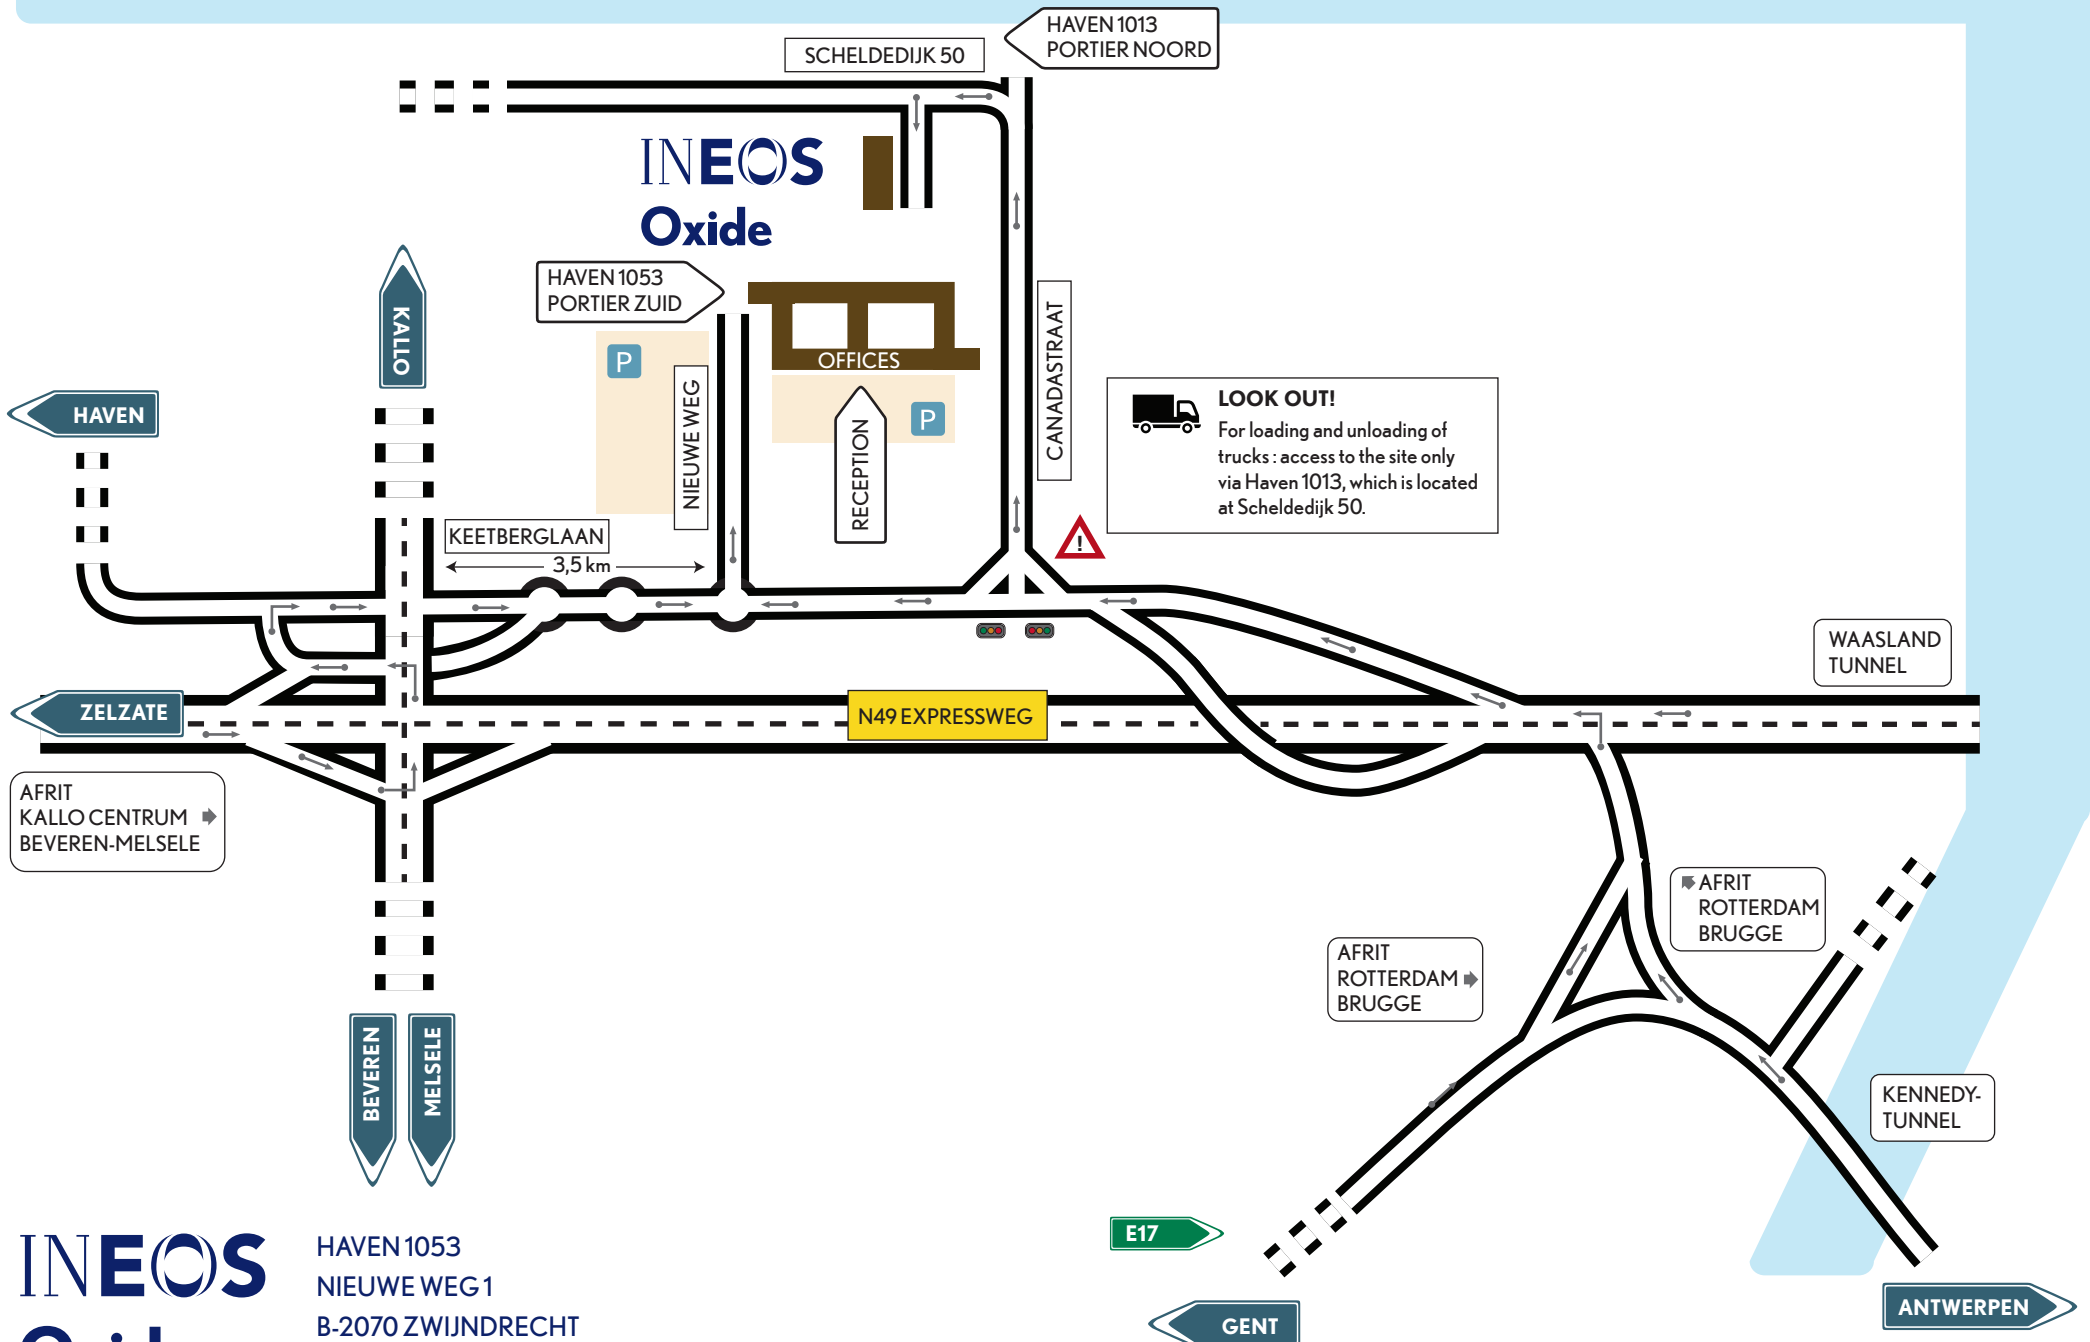

SCHELDE

LOOK OUT!
For loading and unloading of trucks : access to the site only via Haven 1013, which is located at Schelgedijk 50.

INEOS
Oxide

HAVEN 1053
NIEUWE WEG 1
B-2070 ZWIJNDRECHT
TEL +32 3 250 91 11